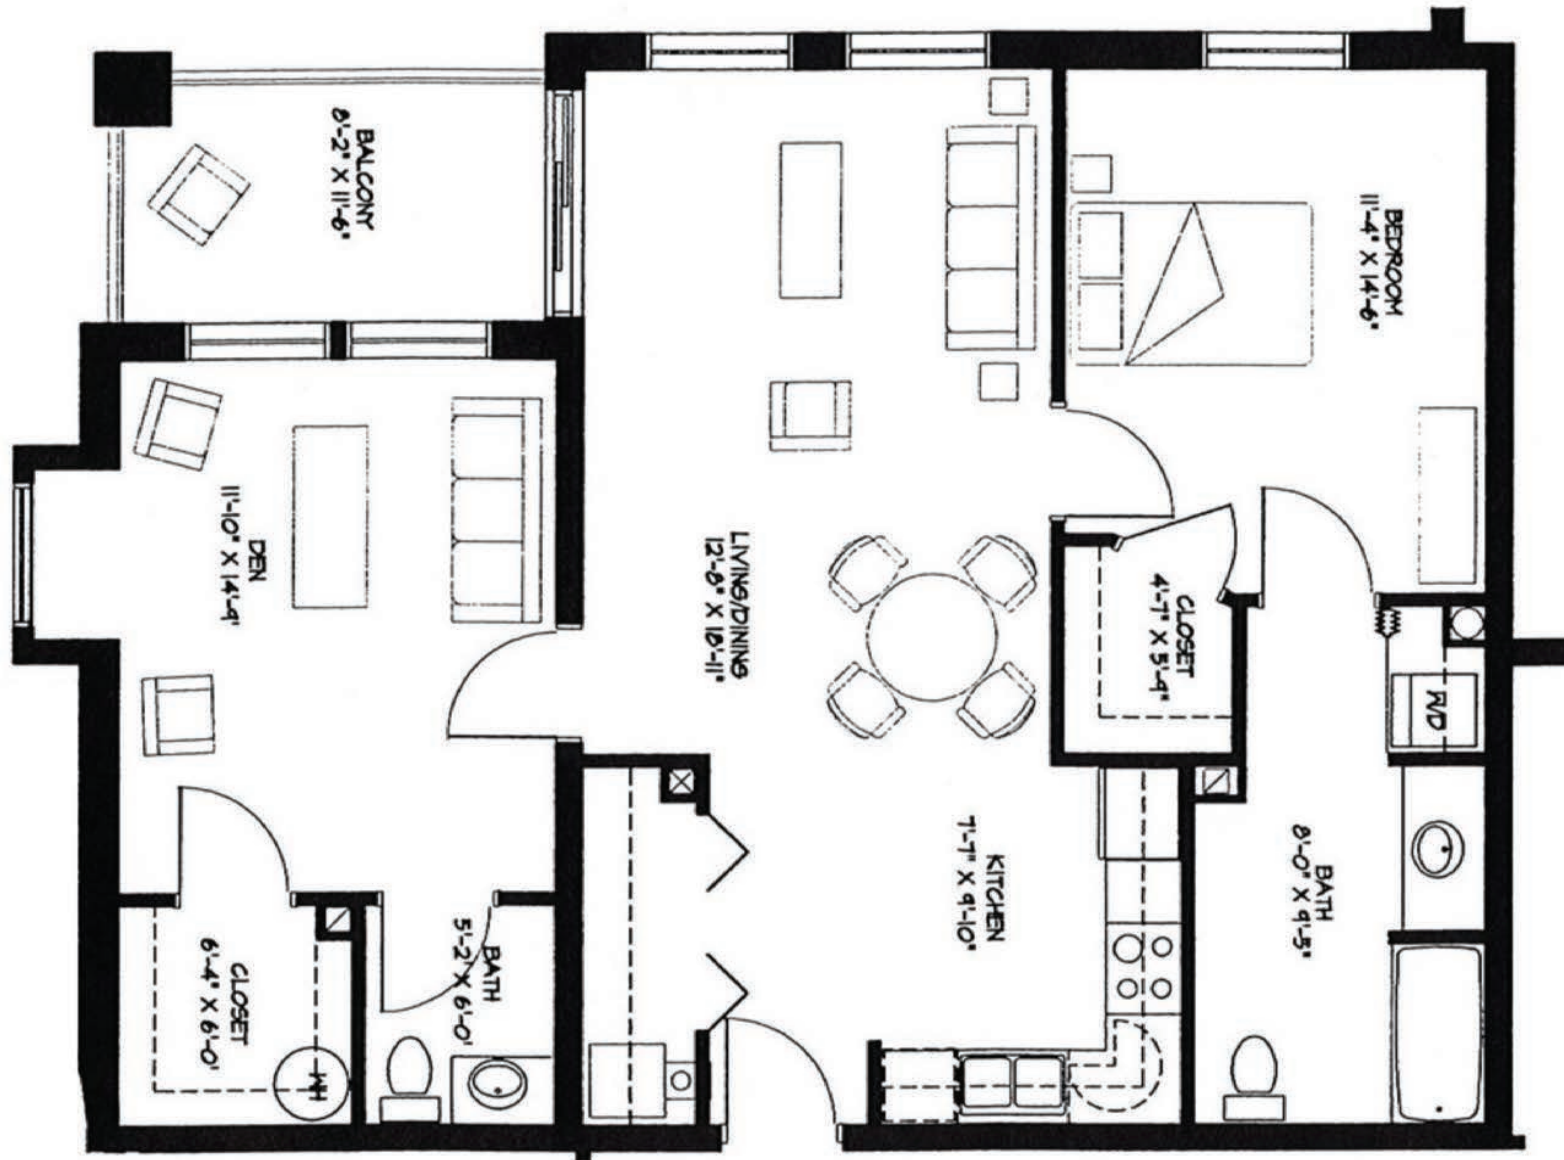

# One Bedroom with Den Town Square

- 1,075 square feet
- 1.5 baths
- Balcony

# One Bedroom with Den Courtyard

- 901 square feet
- 1.5 baths
- Balcony