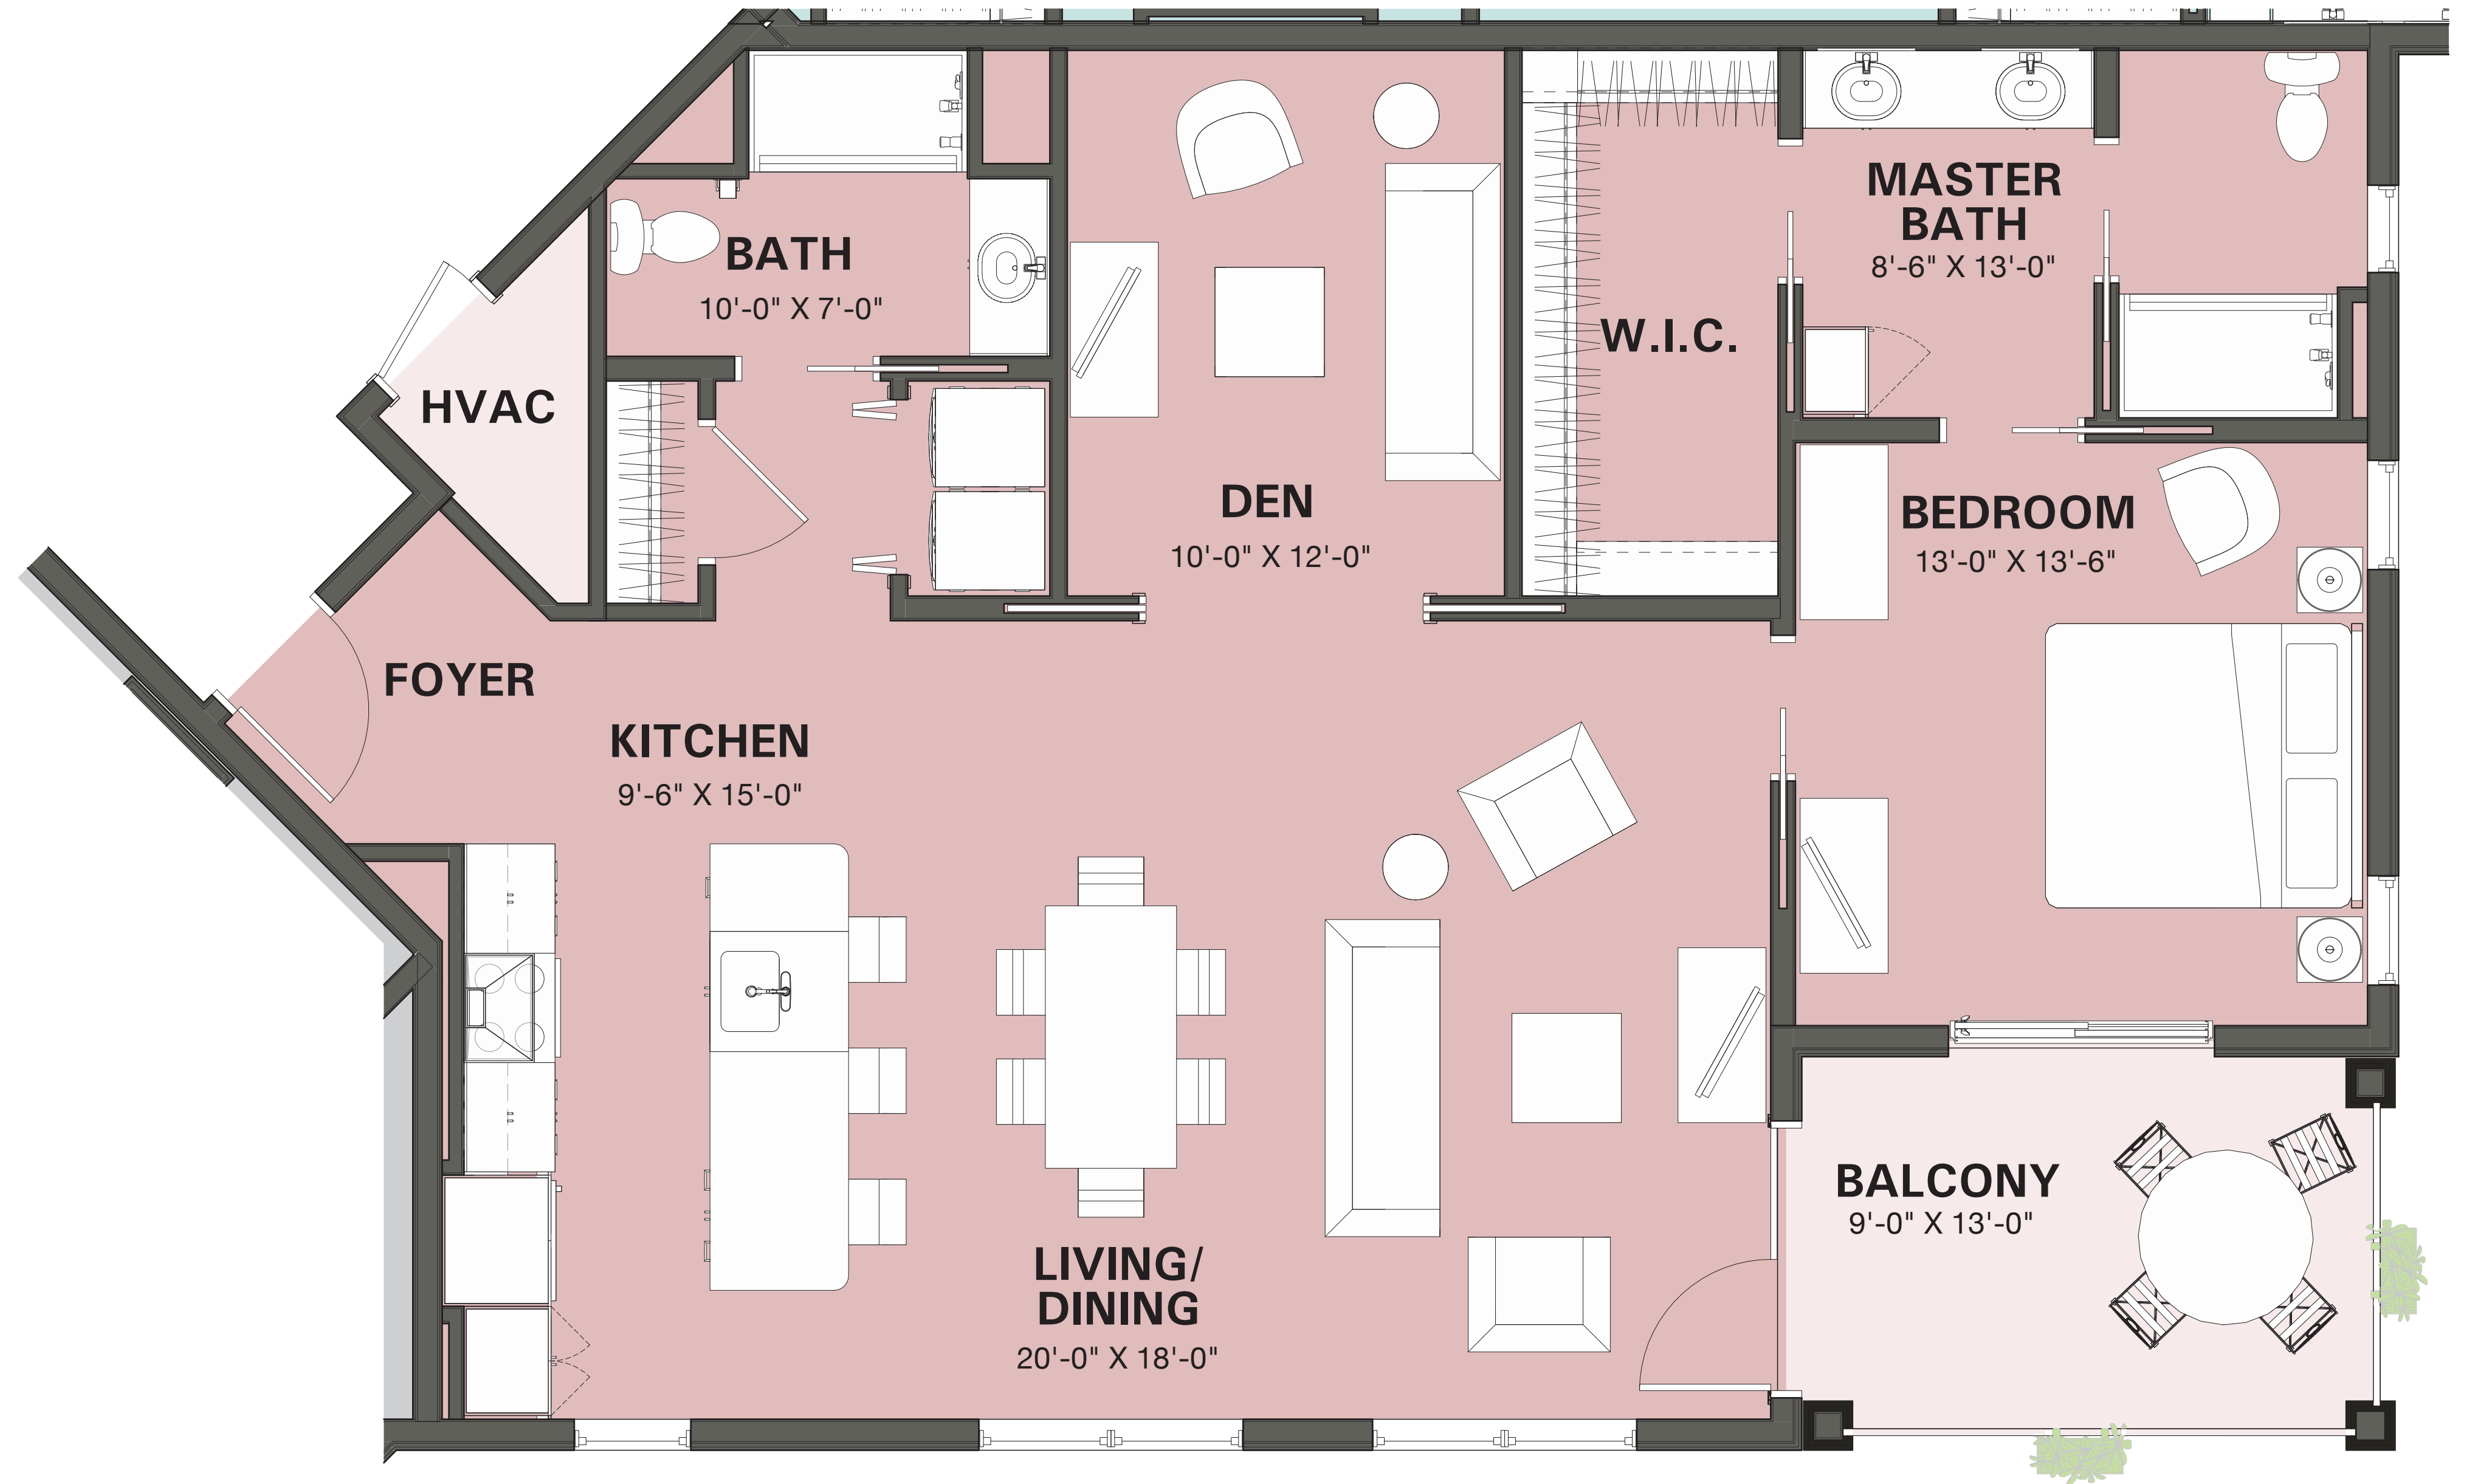

UNIT PLAN

THE HAWTHORNE

1 BEDROOM DEN

1,275 SF

SCALE: 1/2" = 1'-0"